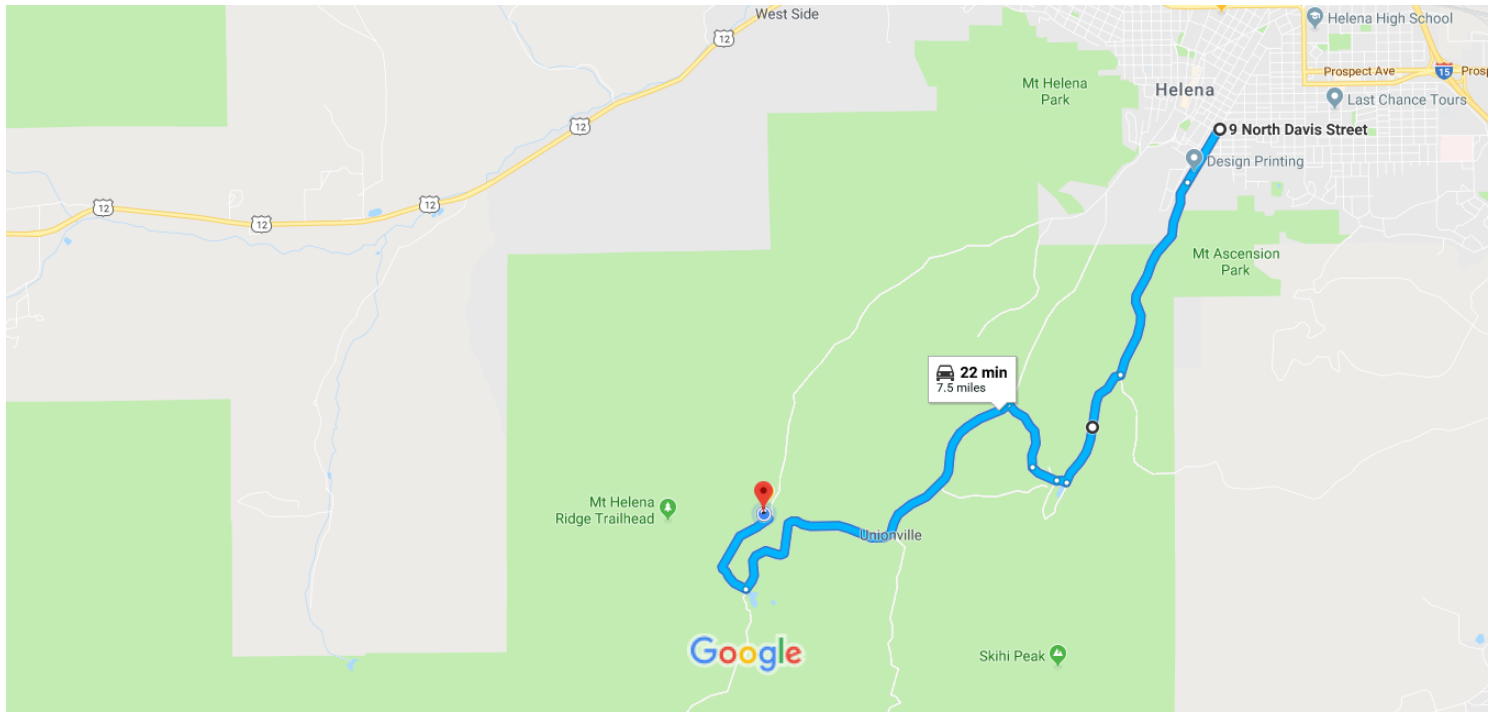

9 North Davis Street, Helena, MT to 46.5436295, -112.1048770

Drive 7.5 miles, 22 min

Map data ©2018 Google 2000 ft

9 N Davis St

Helena, MT 59601

- ↑ 1. Head southwest on N Davis St toward E Broadway St 0.5 mi

- ↑ 2. Continue onto Davis Gulch Rd 1.6 mi

- ↗ 3. Turn right onto Dry Gulch Dr 0.9 mi

- ↗ 4. Turn right to stay on Dry Gulch Dr 413 ft

- ↗ 5. Turn right onto Arastra Gulch Rd 0.2 mi

- ↗ 6. Turn right to stay on Arastra Gulch Rd 0.6 mi

- ↖ 7. Turn left onto Oro Fino Gulch Dr 2.9 mi

- ↗ 8. Turn right onto Grizzly Gulch Dr 0.8 mi
i Destination will be on the left

46.5436295, -112.1048770

These directions are for planning purposes only. You may find that construction projects, traffic, weather, or other events may cause conditions to differ from the map results, and you should plan your route accordingly. You must obey all signs or notices regarding your route.